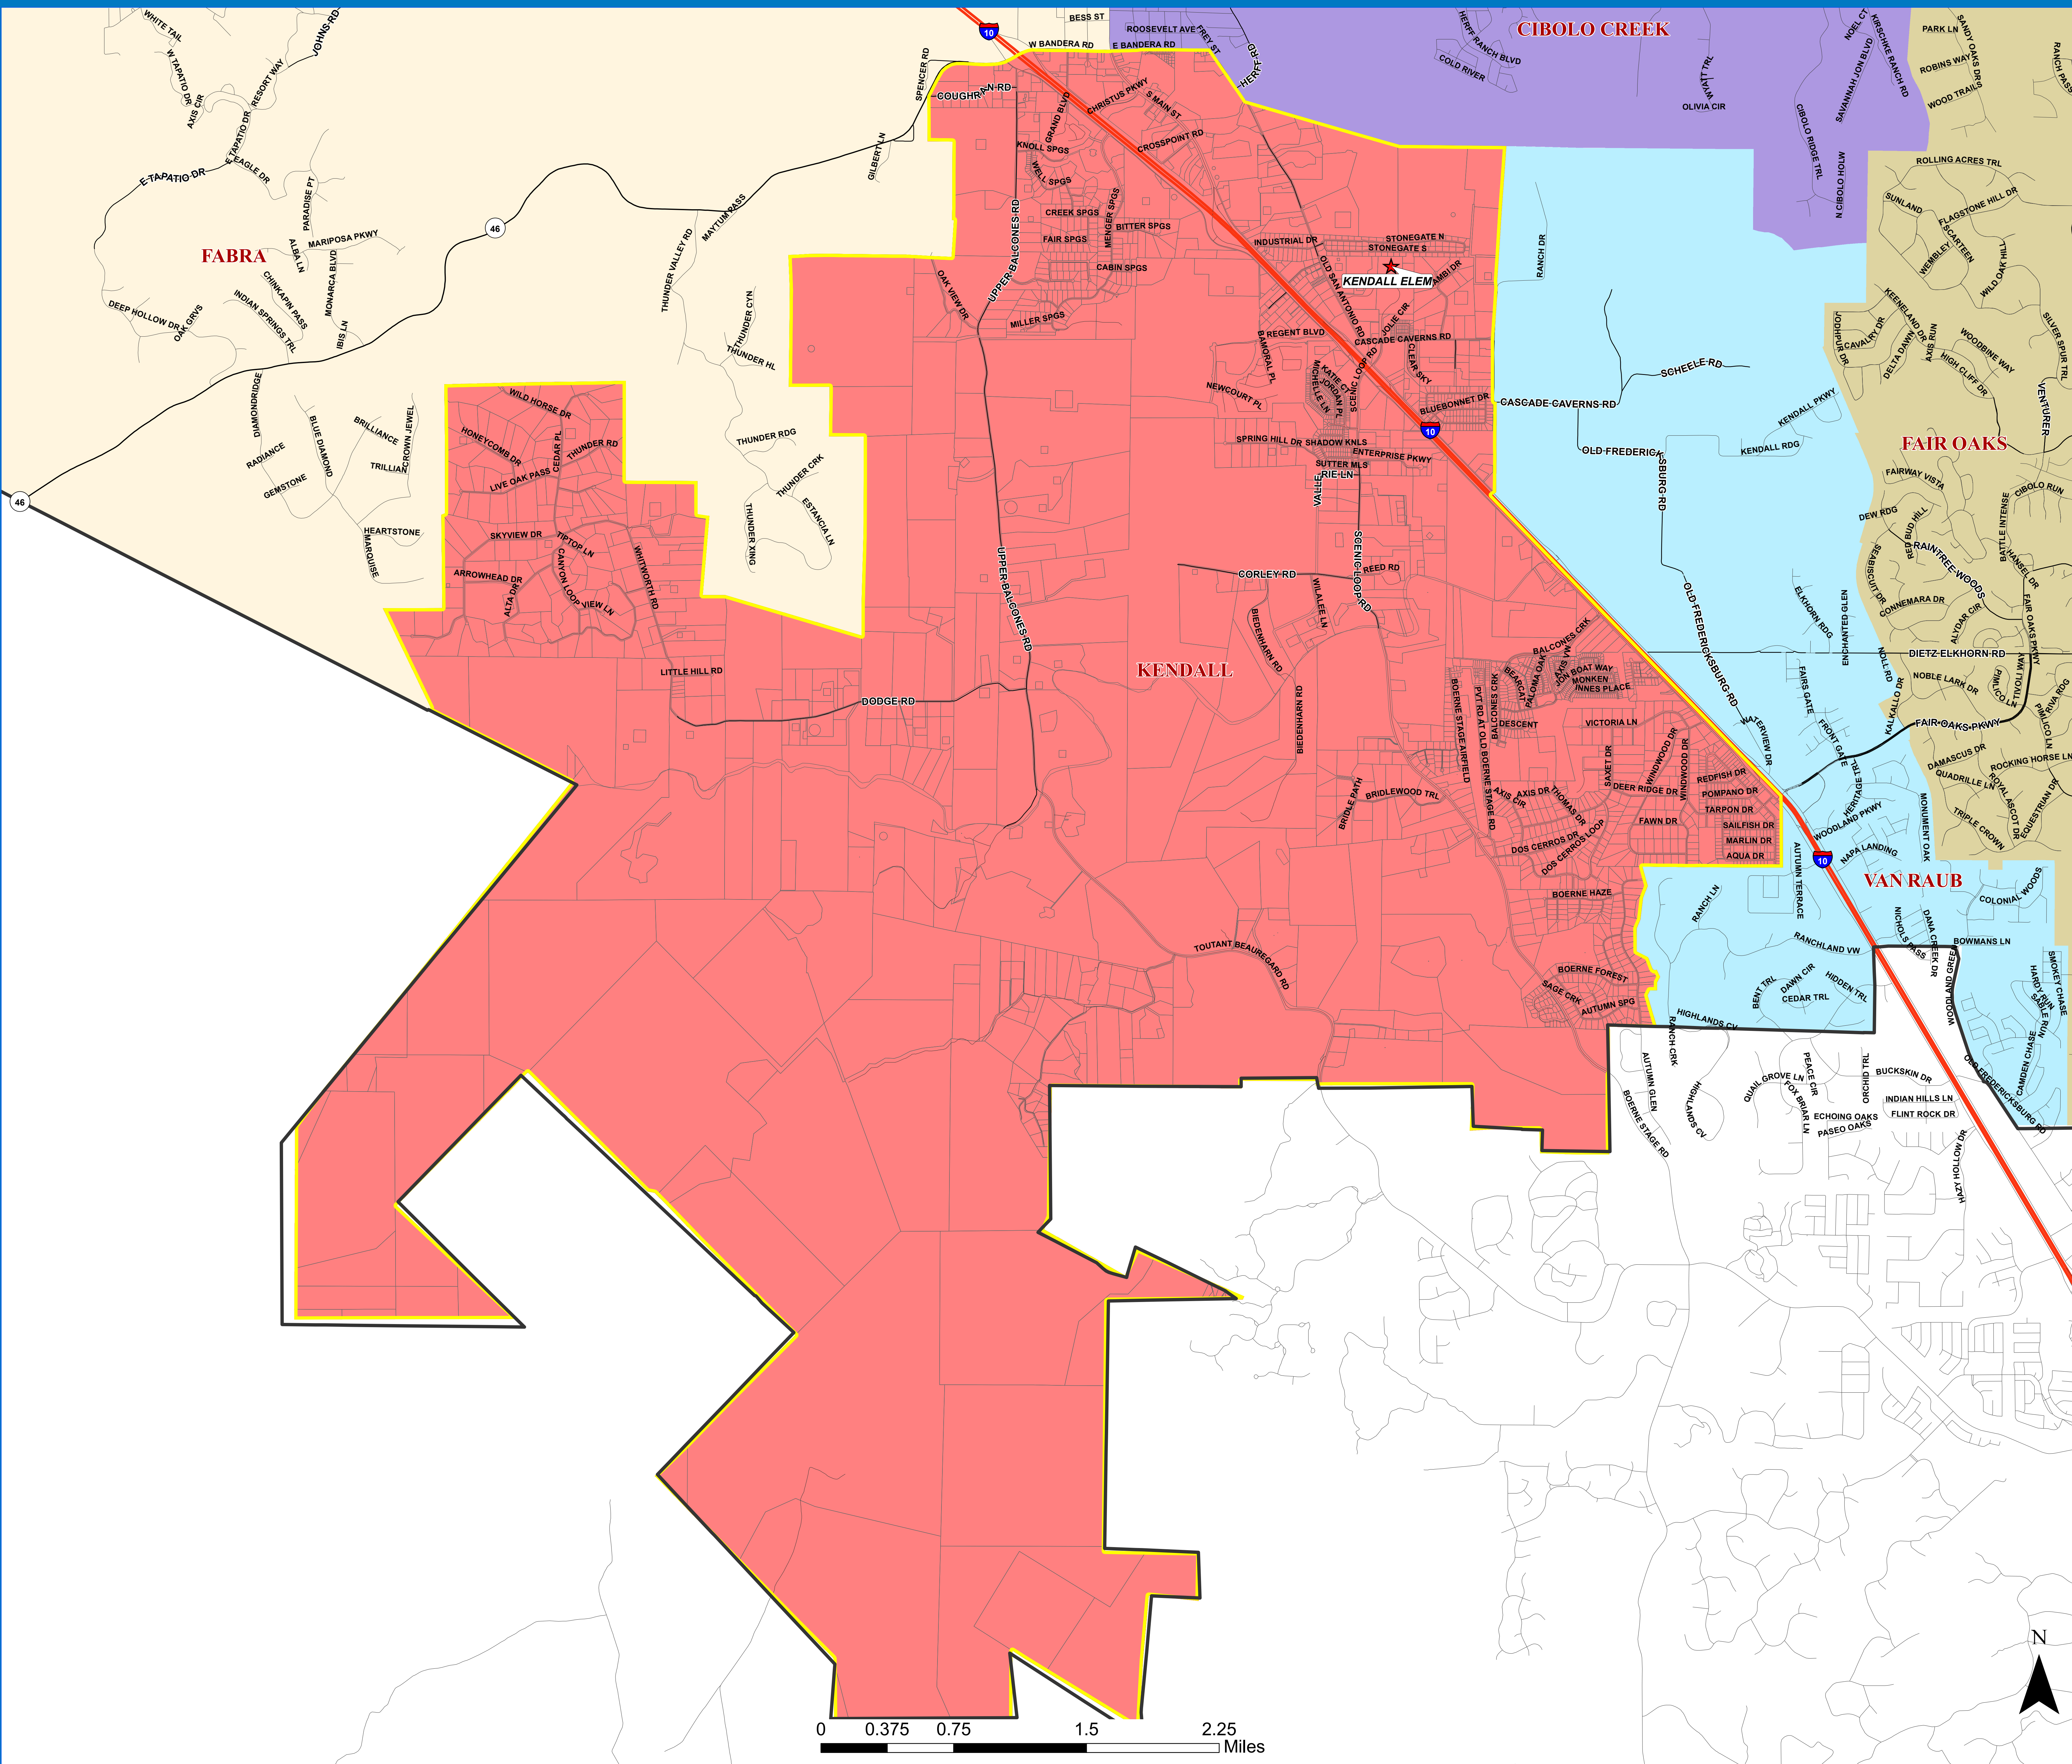

BOERNE INDEPENDENT SCHOOL DISTRICT

KENDALL ELEMENTARY SCHOOL ATTENDANCE ZONE 2018-2019

Elementary Boundaries

- CURINGTON
- FAIR OAKS
- VAN RAUB
- KENDALL
- FABRA
- CIBOLO CREEK

Schools

- River
- Parcels
- ★ Elementary School